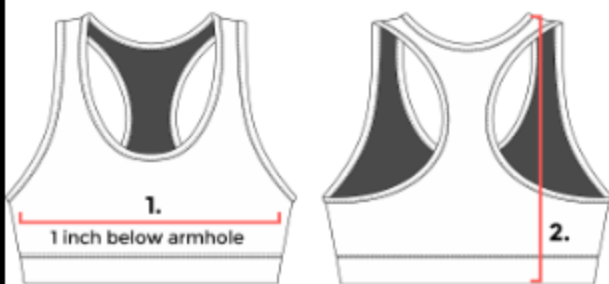

**SPORTS BRAS****WOMEN'S**

	1. Chest (in)	2. Length (in)
<b>WXS</b>	11.5	10.5
<b>WS</b>	12.5	11.5
<b>WM</b>	13.5	12.5
<b>WL</b>	14.5	13.5
<b>WXL</b>	15.5	14.5
<b>W2XL</b>	16.5	15.5

**DIAGRAM****SOCKS****U.S. SHOE SIZES**

	Men's Shoe	Women's Shoe
<b>Youth</b>	12-4 (Child)	4-5
<b>Intermediate</b>	4.5-8.5	5-9
<b>Adult</b>	9-12	10-12

**DIAGRAM****HEADBAND****UNISEX**

	Front Height	Back Height	Relaxed Length	Stretched Length
<b>Youth</b>	4"	2"	8"	12"
<b>Adult</b>	5.5"	2"	10"	15"