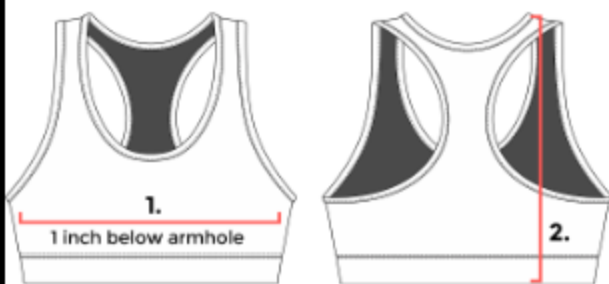

SPORTS BRAS**WOMEN'S**

	1. Chest (in)	2. Length (in)
WXS	11.5	10.5
WS	12.5	11.5
WM	13.5	12.5
WL	14.5	13.5
WXL	15.5	14.5
W2XL	16.5	15.5

DIAGRAM**SOCKS****U.S. SHOE SIZES**

	Men's Shoe	Women's Shoe
Youth	12-4 (Child)	4-5
Intermediate	4.5-8.5	5-9
Adult	9-12	10-12

DIAGRAM**HEADBAND****UNISEX**

	Front Height	Back Height	Relaxed Length	Stretched Length
Youth	4"	2"	8"	12"
Adult	5.5"	2"	10"	15"

DIAGRAM