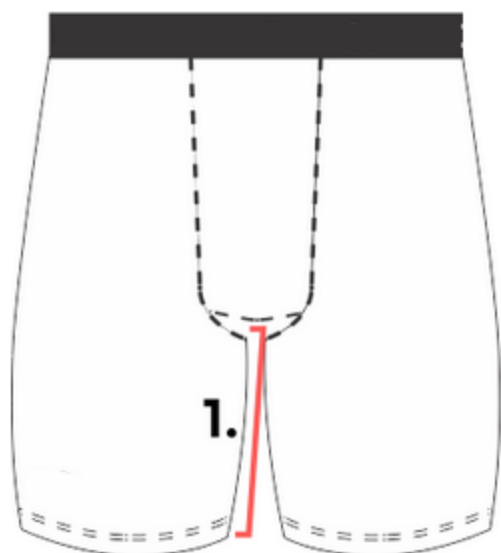

COMPRESSION SHORTS
DIAGRAM
MEN'S

	1. Inseam (in)	2. Waist (in)
MXS	7 or 13	11
MS	7 or 14	12
MM	7 or 15	13
ML	7 or 16	14
MXL	7 or 17	15
M2XL	9 or 18	16
M3XL	9 or 19	17
M4XL	9 or 19	18

WOMEN'S

	1. Inseam (in)	2. Waist (in)
WXS	3.5 or 6	10
WS	3.5 or 6	11
WM	3.5 or 6	12
WL	3.5 or 6	13
WXL	3.5 or 6	14
W2XL	5 or 7.5	15

YOUTH

	1. Inseam (in)	2. Waist (in)
YXS	3	7
YS	3	8
YM	3	9
YL	3	10
YXL	3	11

2.
