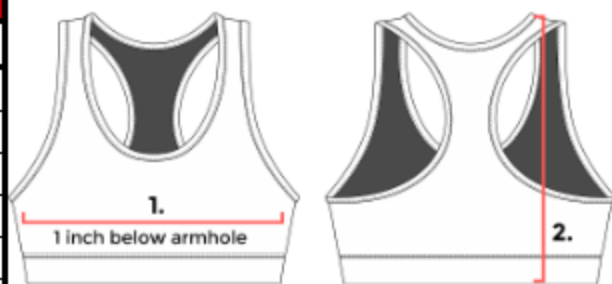

SPORTS BRAS**WOMEN'S**

	1. Chest (in)	2. Length (in)
WXS	11.5	10.5
WS	12.5	11.5
WM	13.5	12.5
WL	14.5	13.5
WXL	15.5	14.5
W2XL	16.5	15.5

DIAGRAM**SOCKS****U.S. SHOE SIZES**

	Men's Shoe	Women's Shoe
Youth	12-4 (Child)	4-5
Intermediate	4.5-8.5	5-9
Adult	9-12	10-12

DIAGRAM**HEADBAND****UNISEX**

	Front Height	Back Height	Relaxed Length	Stretched Length
Youth	4"	2"	8"	12"
Adult	5.5"	2"	10"	15"

DIAGRAM