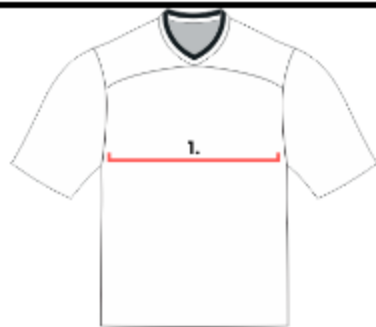

## DIAGRAM

MEN'S		
	1. Chest (in)	2. Length (in)
MXS	21	24.5
MS	22	25.5
MM	23	26.5
ML	24	27.5
MXL	25	28.5
M2XL	26	29.5

BOYS		
	1. Chest (in)	2. Length (in)
BXS	18	21
BS	19	22
BM	20	23
BL	21	24
BXL	22	25